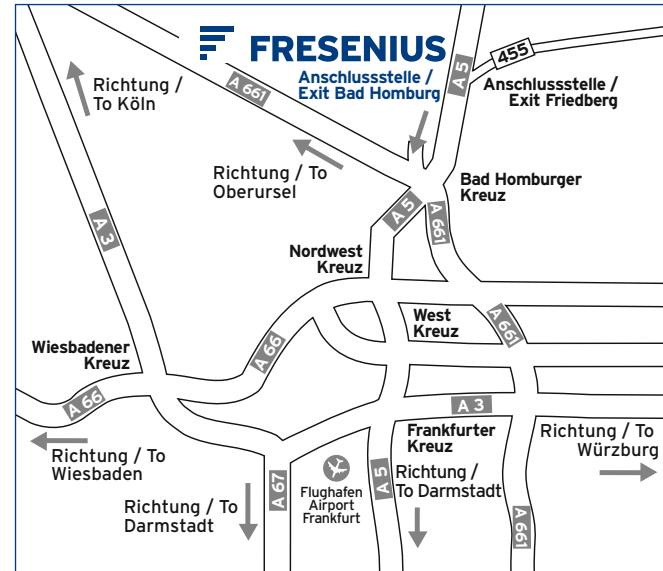

Ihre Anfahrt zur Konzernzentrale Approach to the Corporate Head Office

BAD HOMBURG

Konzernzentrale / Corporate Head Office
Else-Kröner-Straße 1, 61352 Bad Homburg

Fresenius SE & Co. KGaA T +49 6172 608-0
Fresenius Medical Care T +49 6172 609-0
Fresenius Kabi T +49 6172 686-0
Fresenius Netcare T +49 6172 608-0

Öffentliche Verkehrsmittel / Public Transport System

1. **S8** vom Flughafen zum Hauptbahnhof Frankfurt
   from Frankfurt Airport to Frankfurt Central Station (Hauptbahnhof)
2. **S5** vom Hauptbahnhof Frankfurt Richtung Friedrichsdorf bis Bad Homburg
   from Frankfurt Central Station to Friedrichsdorf via Bad Homburg